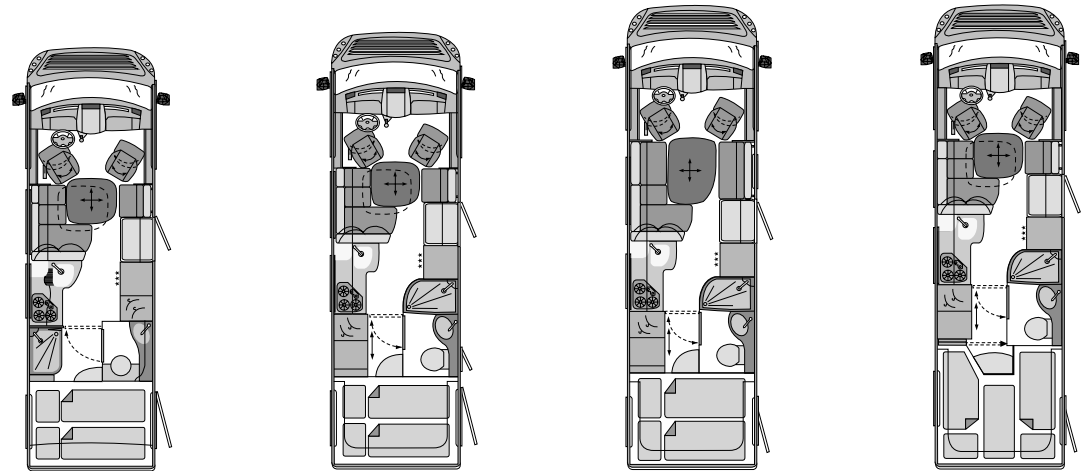

TECHNICAL DATA

Credo Emotion Fiat Ducato

	Credo Emotion 693 H	Credo Emotion 713 H	Credo Emotion 783 H	Credo Emotion 783 L
Basic vehicle	Fiat Ducato / Alko	Fiat Ducato / Alko	Fiat Ducato / Alko	Fiat Ducato / Alko
Chassis	130 Multijet	130 Multijet	130 Multijet	130 Multijet
Emission standard	Euro 4	Euro 4	Euro 4	Euro 4
Cubic capacity	2,3 l	2,3 l	2,3 l	2,3 l
Power	96 kW	96 kW	96 kW	96 kW
Torque	320 Nm	320 Nm	320 Nm	320 Nm
Overall length (mm)	7150	7350	7910	7910
Overall width (mm)	2290	2290	2290	2290
Overall height (mm)	3030	3030	3030	3030
Wheelbase (mm)	4035	4143	4443	4443
Maximum permissible weight (kg)	3500	4500	4500	4500
Weight in running order¹ (kg)	3160	3290	3390	3390
Trailer load (braked) (kg)	on request	1650	1650	1650
Seats with safety belts	2-4	4	4	4
Left-hand seating element (mm)	1290 / 950	1290 / 950	1710 / 950	1290 / 950
Right-hand seating element (mm)	590 / 620	590 / 620	1010 / 620	590 / 620
Rear bed (mm)	2100 / 1400	2100 / 1400	2010 / 850 + 1980 / 850	2100 / 1550
Right-hand garage door h / w (mm)	1090 / 565	1090 / 565	1090 / 565	1090 / 565
Price in Euro (incl. 19% VAT)	87.900,-	91.900,-	94.900,-	94.900,-