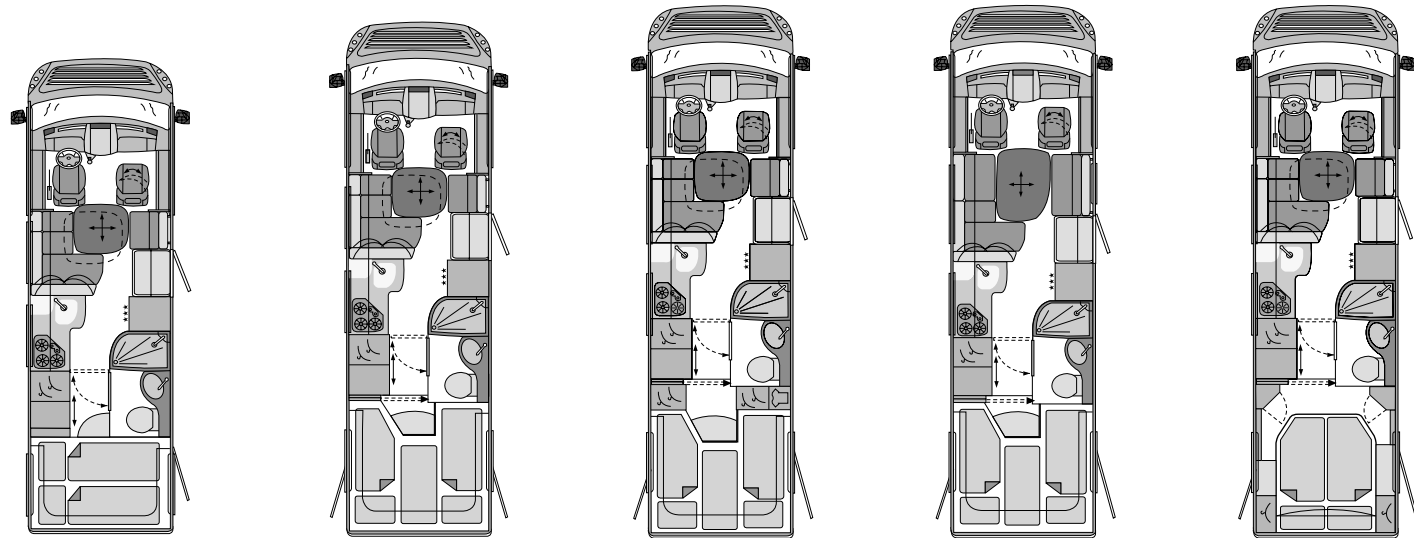

TECHNICAL DATA

Credo Passion Iveco Daily

	Credo Passion 733 H	Credo Passion 793 L	Credo Passion 833 LS	Credo Passion 833 L	Credo Passion 833 M
Basic vehicle	Iveco Daily	Iveco Daily	Iveco Daily	Iveco Daily	Iveco Daily
Chassis	50C17	50C17	50C17	50C17	50C17
Emission standard	Euro 5	Euro 5	Euro 5	Euro 5	Euro 5
Cubic capacity	3,0 l	3,0 l	3,0 l	3,0 l	3,0 l
Power	125 kW	125 kW	125 kW	125 kW	125 kW
Torque	400 Nm	400 Nm	400 Nm	400 Nm	400 Nm
Overall length (mm)	7350	7910	8330	8330	8330
Overall width (mm)	2290	2290	2290	2290	2290
Overall height (mm)	3310	3310	3310	3310	3310
Wheelbase (mm)	3950	4350	4500	4500	4500
Maximum permissible weight (kg)	5200	5200	5200	5200	5200
Weight in running order¹ (kg)	4035	4150	4215	4215	4215
Trailer load (braked) manual / automated transmission (kg)	3500 / 2500	3500 / 2500	3500 / 2500	3500 / 2500	3500 / 2500
Seats with three-point safety belts	4	4	4	4	4
Left-hand seating element (mm)	1290 / 950	1290 / 950	1290 / 950	1710 / 950	1290 / 950
Right-hand seating element (mm)	590 / 620	590 / 620	590 / 620	1090 / 620	590 / 620
Rear bed (mm)	2100 / 1400	2010 / 850 + 1980 / 850	2010 / 850 + 1980 / 850	2010 / 850 + 1980 / 850	2000 / 1550
Right-hand garage door h / w (mm)	1170 / 950	1170 / 950	1170 / 950	1170 / 950	1170 / 950
Price in Euro (incl. 19% VAT)	113.900,-	115.900,-	118.900,-	118.900,-	118.900,-