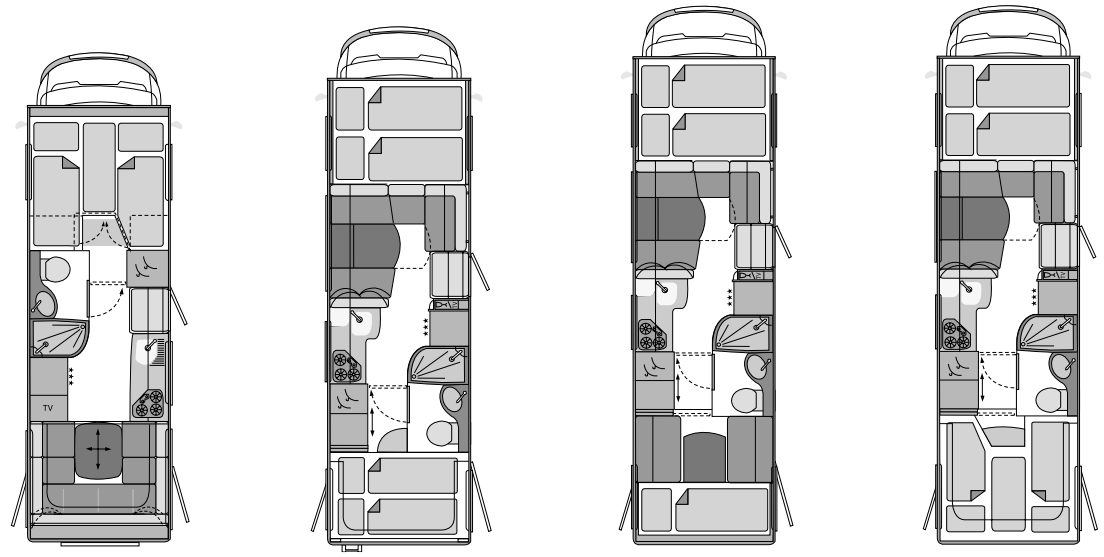

TECHNICAL DATA

Credo Action Iveco Daily

	Credo Action 745 RL	Credo Action 803 H	Credo Action 863 ST	Credo Action 863 L
Basic vehicle	Iveco Daily	Iveco Daily	Iveco Daily	Iveco Daily
Chassis	50C17 / 65C17	65C17	65C17	65C17
Emission standard	Euro 5	Euro 5	Euro 5	Euro 5
Cubic capacity	3,0 l	3,0 l	3,0 l	3,0 l
Power	125 kW	125 kW	125 kW	125 kW
Torque	400 Nm	400 Nm	400 Nm	400 Nm
Overall length (mm)	7473	8122	8683	8682
Overall width (mm)	2290	2290	2290	2290
Overall height (mm)	3360 / 3420	3420	3420	3420
Wheelbase (mm)	4350	4350	4750	4750
Maximum permissible weight (kg)	6500	6500	6500	6500
Weight in running order¹ (kg)	4290	4370	4520	4520
Trailer load manual / automated transmission (kg)	3500 / 2500	3500 / 2500	3500 / 2500	3500 / 2500
Seats with safety belts	4	4	4	4
Left-hand seating element (mm)	2000 / 1500 (in the rear)	1920 / 970	1920 / 970	1920 / 970
Right-hand seating element (mm)	-	1045 / 620	1045 / 620	1045 / 620
Rear bed (mm)	2000 / 1550	2100 / 1400	2000 / 900 (2x)	2010 / 850 + 1980 / 850
Right-hand garage door h / w (mm)	1025 / 950	1190 / 950	1025 / 950	1190 / 950
Price in Euro (incl. 19% VAT)	95.000,- / 103.000,-	111.900,-	112.900,-	114.900,-